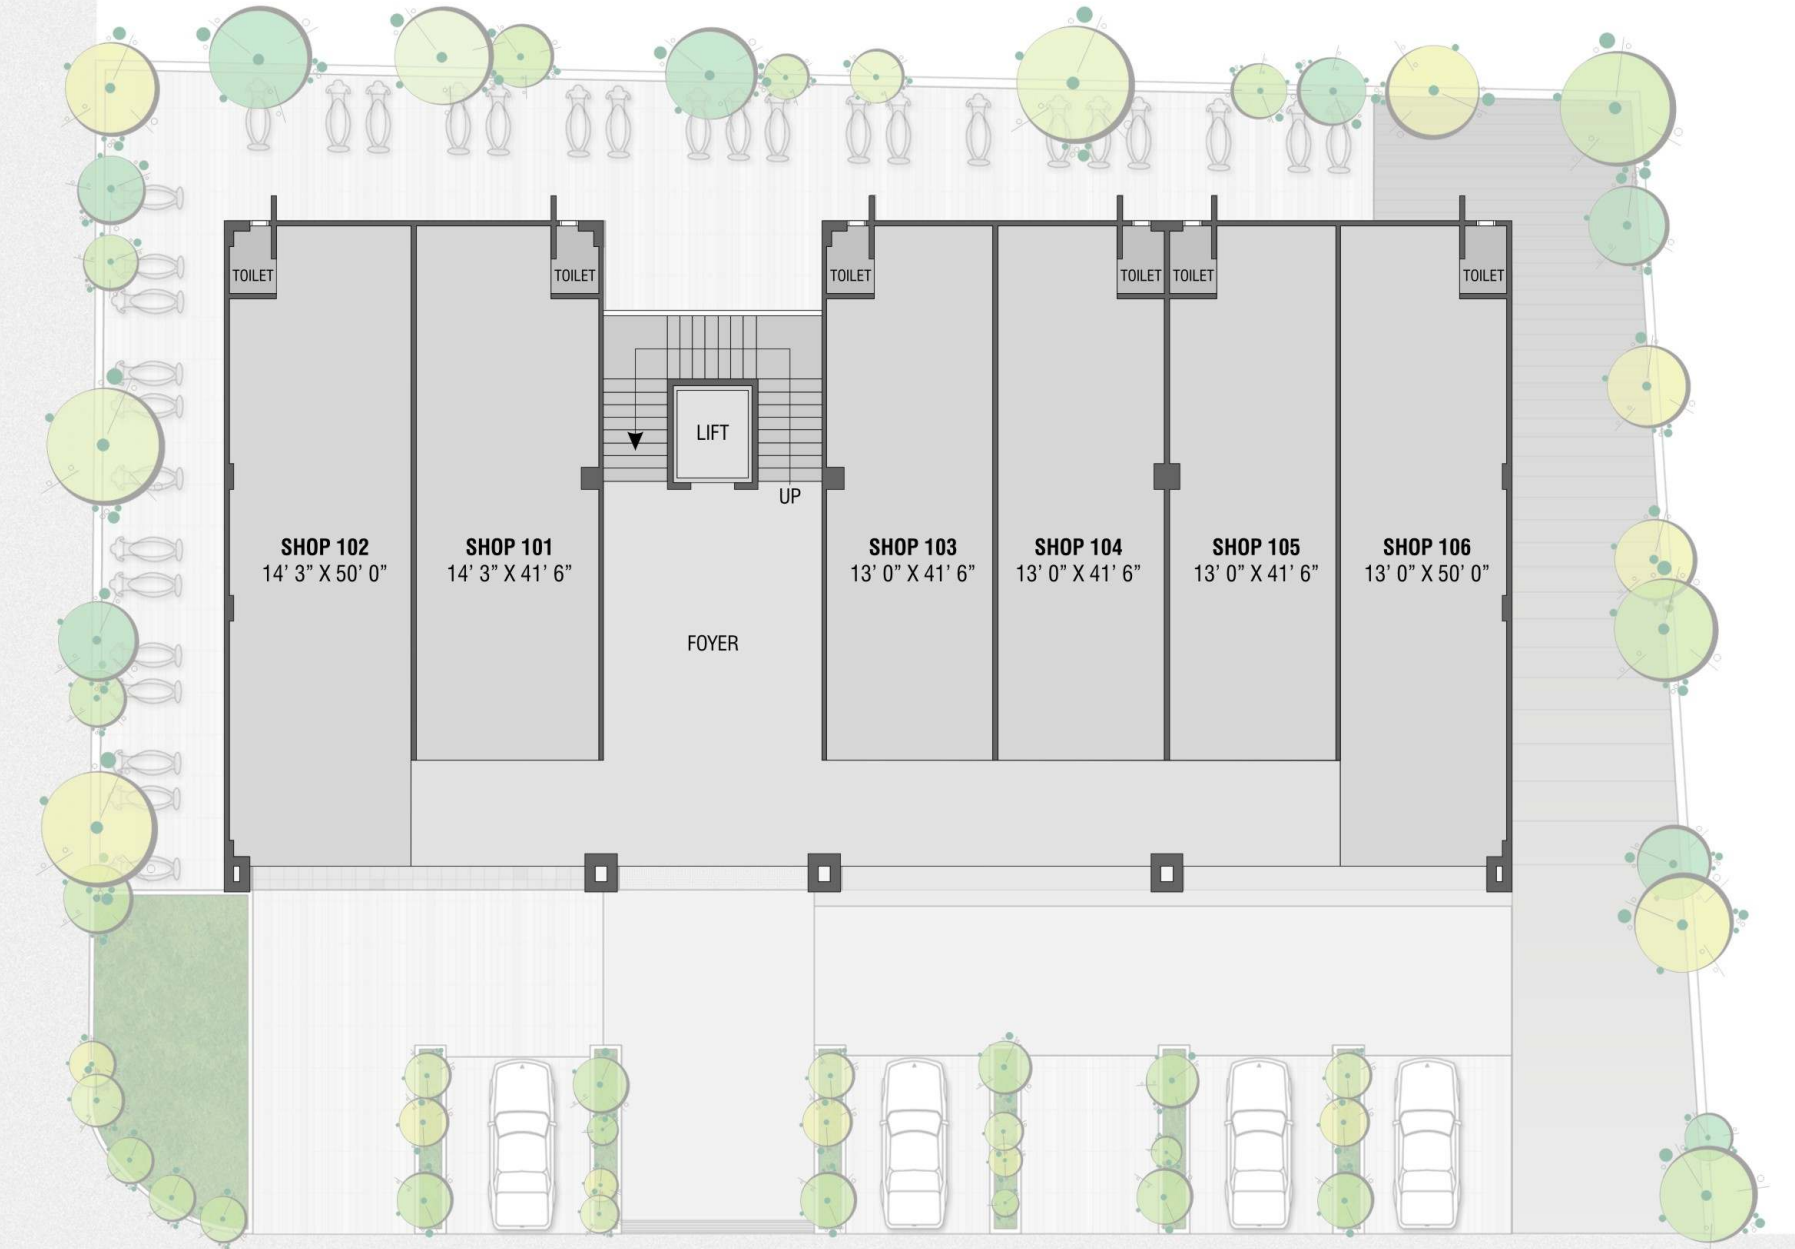

KAIROS - Your door to Success

beckons you..

Kairos
your door to success

Showrooms : 950 sq ft onwards

Offices : 465 sq ft onwards

GROUND FLOOR PLAN

FIRST FLOOR PLAN

SECOND to FOURTH FLOOR PLAN

BASEMENT PLAN

Flexible Space Grid

The grid is planned with optimum possible units which can be combined to all size options

Be it a smaller office or a larger one, all your business needs are catered under one roof

- On North - Open façade for optimum lighting
- On East - Vertical fins preventing harsh sun light
- On South & West - HRLS for reduction in heat gain and solar glare

HRLS (Horizontal Rigid Louver System) demonstrates significant reduction in solar heat gain resulting in energy savings

Dynamic Façade and View from inside

Manually operated louver system that creates an ever changing façade

The louvers, designed in a way that once opened, provide an uninterrupted view from inside

Dynamic Façade and View from inside