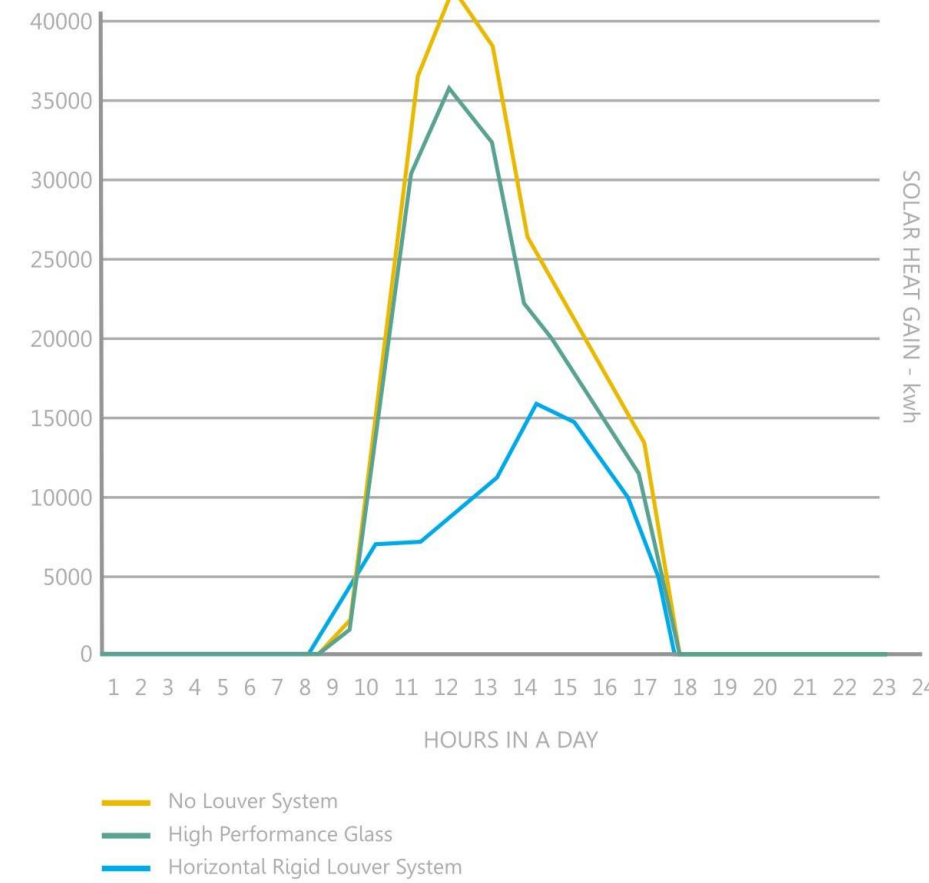

Building Envelope for all weather offices

Building Envelope for all weather offices

Kairos is your all weather friend and in all directions...

- On North - Open façade for optimum lighting
- On East - Vertical fins preventing harsh sun light
- On South & West - HRLS for reduction in heat gain and solar glare

HRLS (Horizontal Rigid Louver System) demonstrates significant reduction in solar heat gain resulting in energy savings