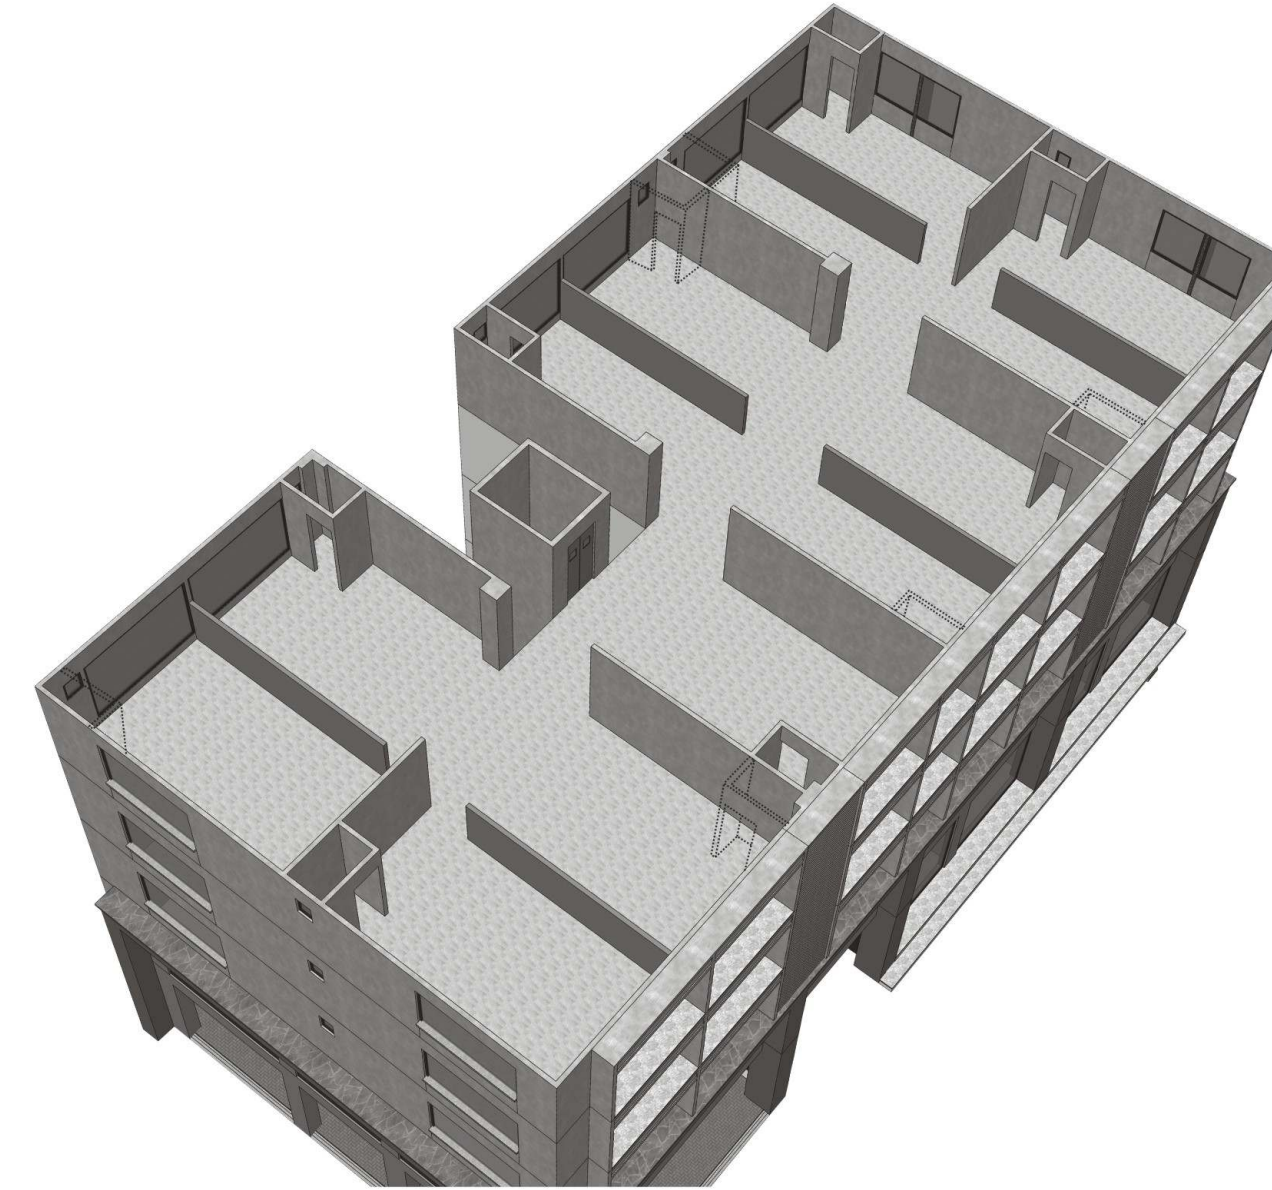

Flexible Space Grid

Molds your office as per your needs, ensuring adaptability to your work spaces...